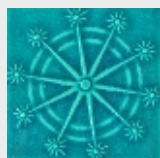

## Available sizes

10x10cm (4"x4")  
sp. 9mm (0,35")

1,2x20cm (0,5"x7,8")  
sp.1,2mm (0,5")

Sirius

Aldebaran

Mizar

Wave

Flat

Matita / Pencil

Bianco/White

Sirius

Aldebaran

Mizar

Wave

Flat

Aquamarine