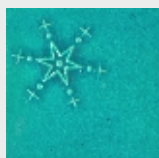

## Available sizes

10x10cm (4"x4")  
sp. 9mm (0,35")

1,2x20cm (0,5"x7,8")  
sp.1,2mm (0,5")

Sirius

Aldebaran

Mizar

Wave

Flat

Matita / Pencil

Bianco/White

Sirius

Aldebaran

Mizar

Wave

Flat

Aquamarine